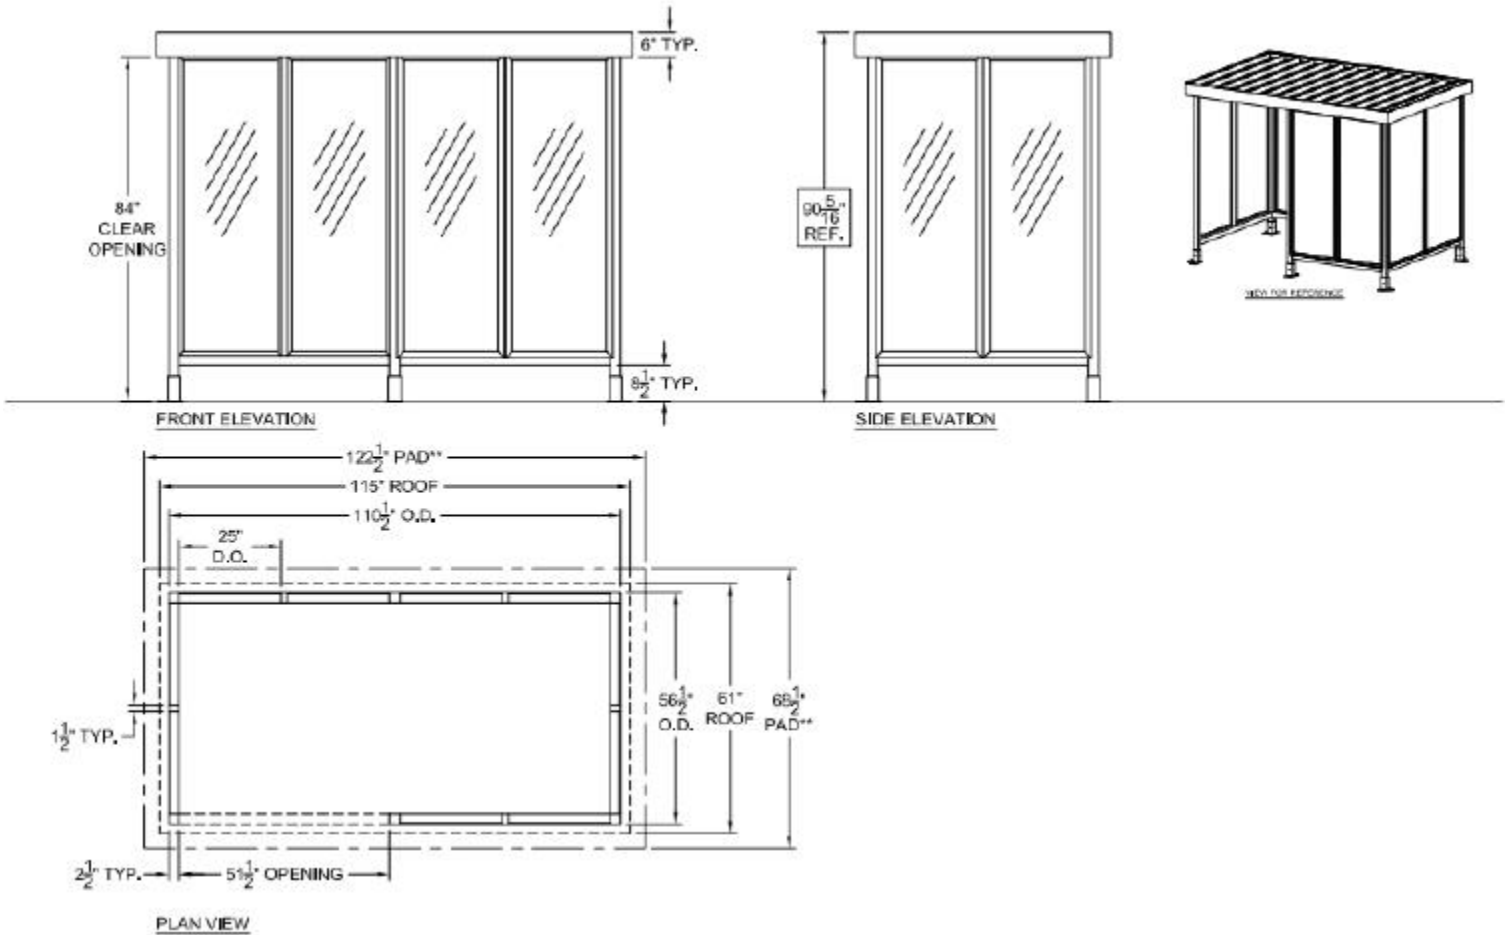

5' x 10' Transit or Smokers Shelter Aluminum Construction - Low Maintenance

Shelter includes 4 glass walls, with a 51 1/2" doorway opening in front wall. Wall glazing is 1/4" clear tempered glass.

Frame is aluminum, and the finish is dark bronze anodized. Roof flat pan pitched to rear, rooftop color is white/opaque.

Crated & Ready for Simple Site Assembly. Adjustable height anchor clips. All fasteners included. Inside height 7'0".

Palletized or crated shelter ready for shipment 3-5 weeks after you have placed your order, or sooner. Complete assembly instructions.