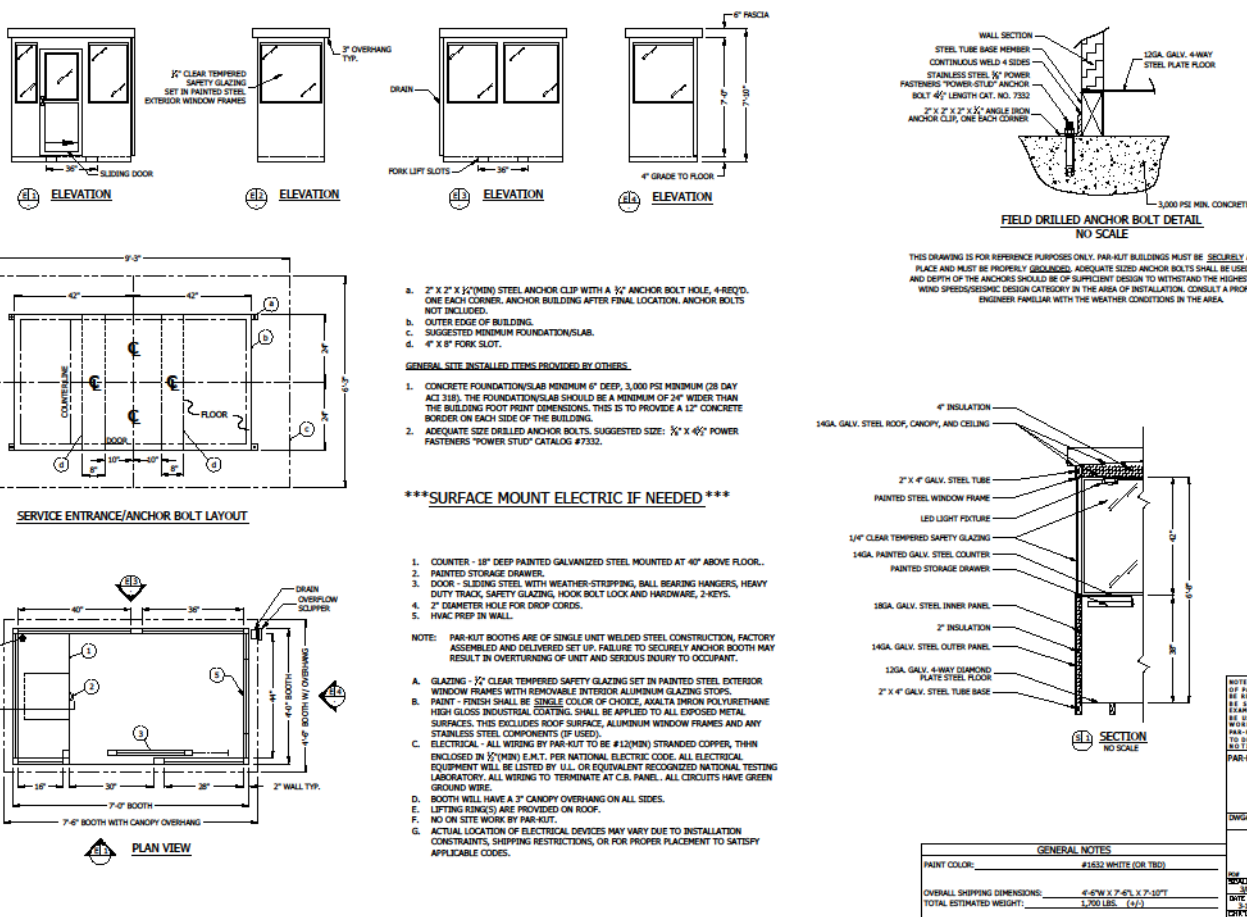

## 4' x 7' Quick Ship Booth Painted White or Single Color of Your Choice Shipped out to You within 3 Weeks!

This is a single unit welded galvanized steel construction booth that will be ready for shipment 3-weeks after you place your order and approve the drawing. The booth is equipped as detailed in the drawing (PK#17-078), shown above.