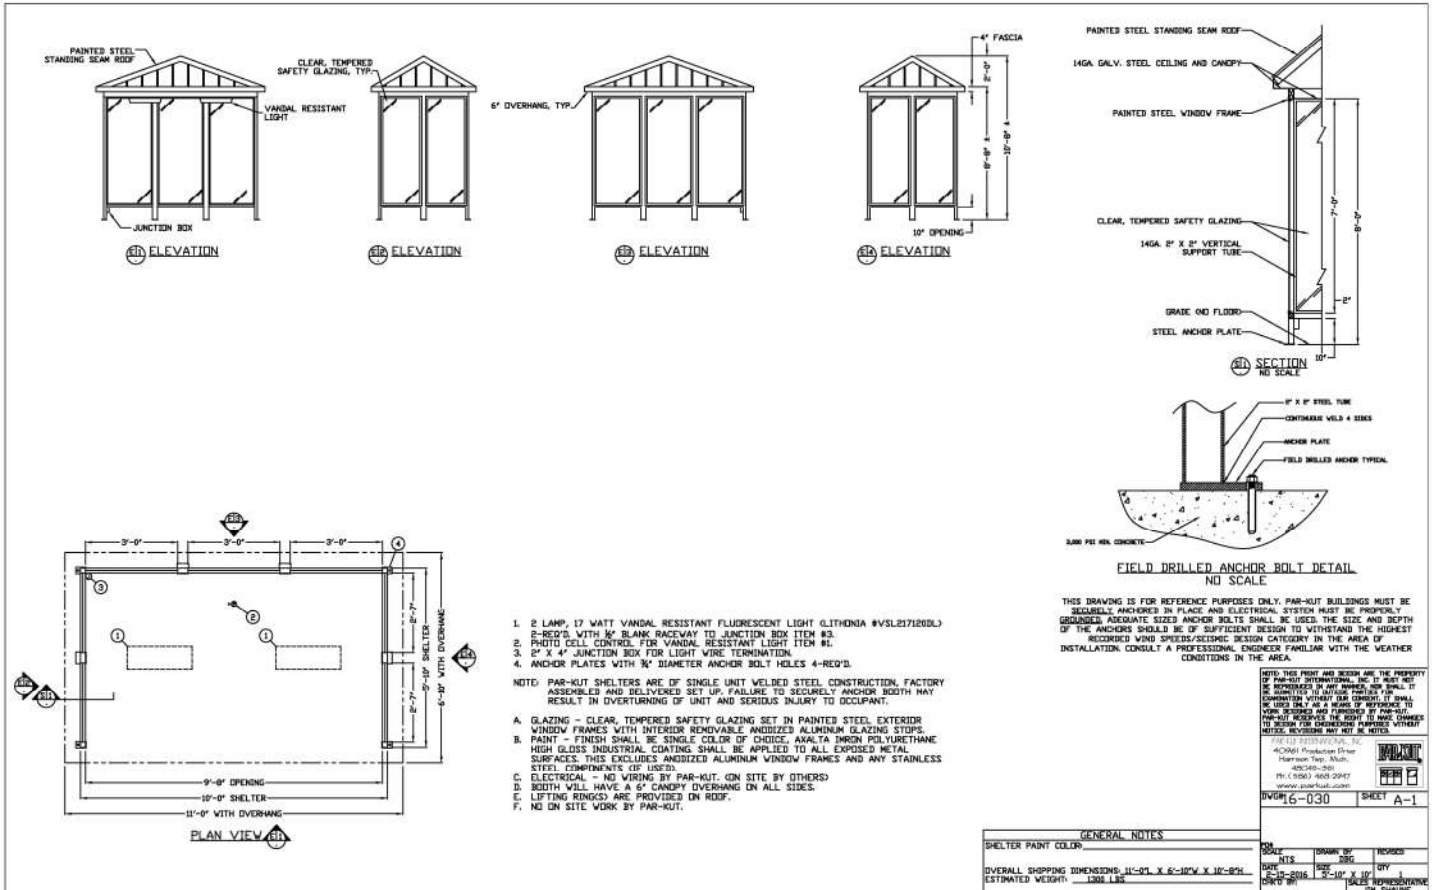

5'10" x 10' Welded Steel Shelter
Ready for immediate shipment

Shelter includes 3 glass walls and 10 inch air gap for easier cleaning,

2 Vandal resistant fluorescent lights with photo cell control

Lift ring(s) on roof

Booth is ready for shipment 3 immediately after you have placed your order. This shelter is intended for sale as built, with no modifications.

\$ 8,989.00 + Freight