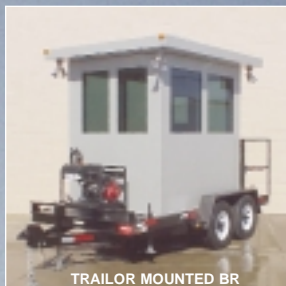

# PREASSEMBLED & PORTABLE GUARD SHELTERS

TRAILOR MOUNTED BR

PERIMETER ACCESS CONTROL

SALLY PORTS ■ GUN & SURVEILLANCE TOWERS ■ GATE HOUSES  
PLAZA ENTRY POINTS ■ PERIMETER CHECK POINTS  
CUSTOM INSPECTION BOOTHS ■ IN-HOUSE GUARD STATIONS

BR CONSTRUCTION TO UL8

GLASS TO GLASS

GUN TOWER - TO 40' HIGH

Since 1954, Par-Kut International has provided government and industry with factory assembled buildings of every configuration.

Standard models or custom built, Par-Kut's welded galvanized steel construction withstand harsh weather and occupant abuse year after year.